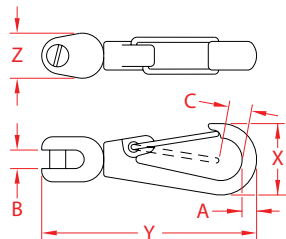

# CHAIN SWIVEL SNAP

316 STAINLESS STEEL

Import

Precision  
Cast

Suncor  
Exclusive

ITEM	A	B	C	X (height)	Y (length)	Z (width)	WLL (lb)	WT (lb)	PACKAGING TYPE	EACH (qty)	INNER (qty)	CARTON (qty)	UPC
S0645-0005	5/32-3/16"	0.21"	0.32"	0.85"	2.57"	0.52"	130	0.07	POLYBAG	1	50	600	791506046509

**NOTE:**

**STANDARD OR LONG LINK CHAIN, UP TO 3/16" (WIRE) SIZE, CAN BE ATTACHED TO CLIP.**

**USE CLIP AT THE END OF TWIST LINK CHAIN FOR A DOG LEASH OR AT THE END OF A KILL CORD FOR WATERCRAFTS.**

**ALL DIMENSIONS ARE NOMINAL (+/- 3%) AND ARE SUBJECT TO CHANGE WITHOUT NOTICE.**